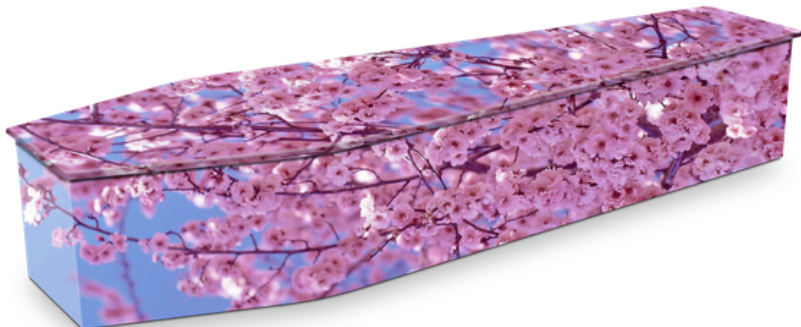

### IMPERIAL

Solid cedar casket with domed lid and large corner pillars, full length drop bar handles, ruffled satin interior.

## EXPRESSION COFFINS

EXAMPLES:

**PERSONALISED**

**THE STOCKMAN**

**PINK BLOSSOM**

**BLACK CHROME  
MOTORCYCLE**

Handmade in Australia with high-resolution image wraps using eco-friendly, water-based latex inks.